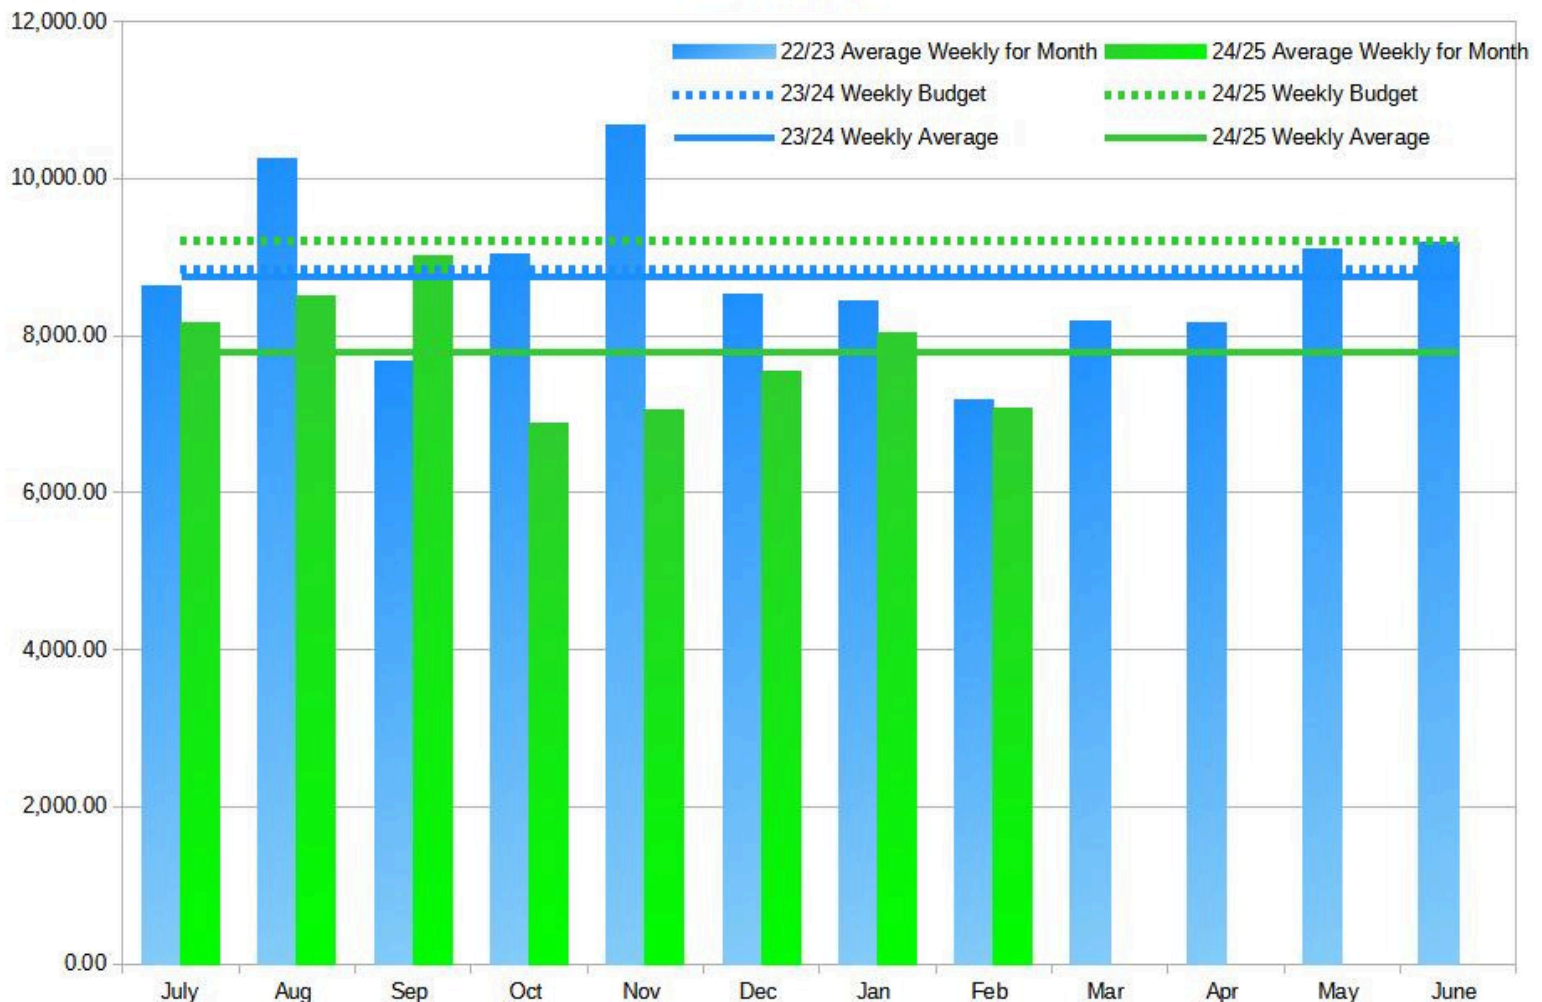

A WEEKLY
PLAYGROUP FOR
PRE-SCHOOL AGED
CHILDREN

WEDNESDAYS
10AM TO 12PM

little
beacies.

JAG

JAG's next activity is a scavenger hunt.

It's on Friday 21st March, from 7pm to 9pm at the church, and it's for children in grades 3 to 6.

Contact Zoe Russell
(zoe@BeaconsfieldBaptist.com.au) if you have any questions.

Offerings